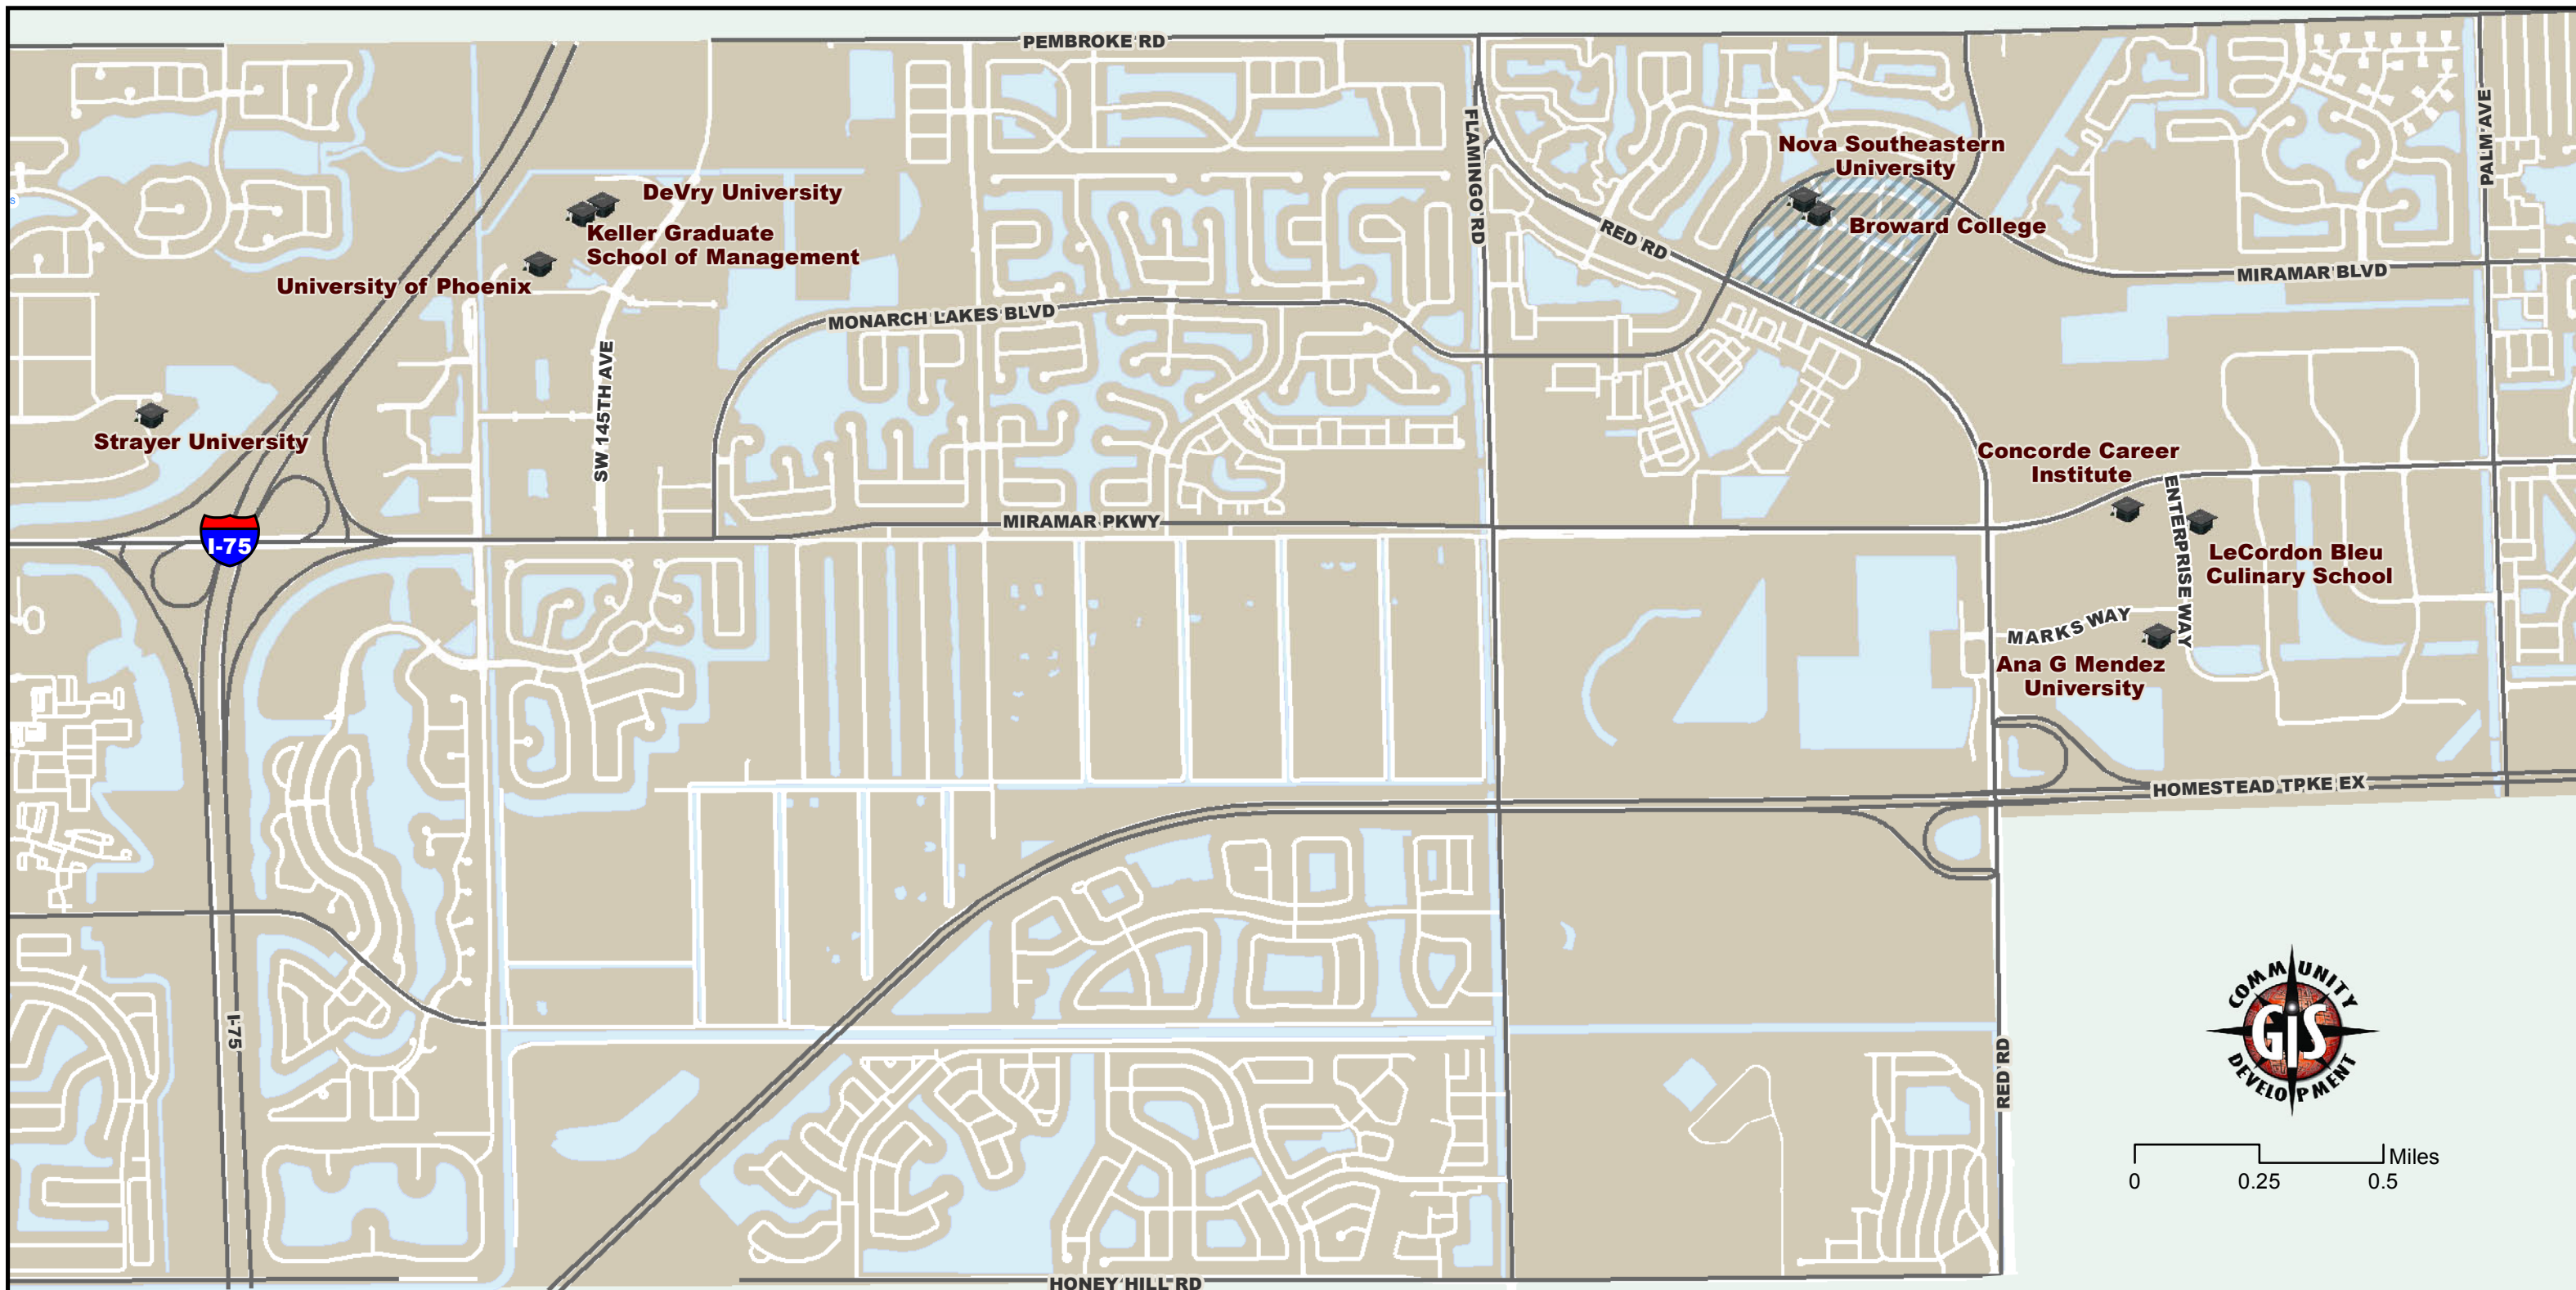

# Colleges & Universities

Name	Location	Phone	Name	Location	Phone
Ana G Mendez University	3520 ENTERPRISE WAY	954-885-5595	LeCordon Bleu Culinary School	3221 ENTERPRISE WAY	954-628-4400
Broward College	2050 CIVIC CENTER PL	954-201-8660	Nova Southeastern University	2050 CIVIC CENTER PL	954-262-9499
Concorde Career Institute	10933 MARKS WAY	954-874-9444	Strayer University	15620 SW 29 ST	954-378-2400
DeVry University	2300 SW 145 AVE	954-499-9900	University of Phoenix	2400 SW 145 AVE	954-441-5528
Keller Graduate School of Management	2300 SW 145 AVE	954-499-9900			

## Legend

-  Colleges & Universities
-  Miramar Town Center